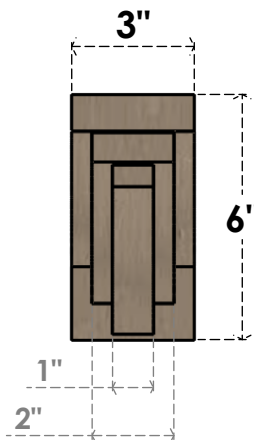

ITEM NUMBER: CORU03X09X06ROCRCP

3"W X 9"D X 6"H SERIES 3 CLASSIC ROCKFORD ROUGH CEDAR TIMBERTHANE
FAUX WOOD CORBEL, PRIMED

SIDE PROFILE

FRONT PROFILE

ISOMETRIC

EKENA MILLWORK
2300 WEST MAIN ST.
CLARKSVILLE, TX 75426
TOLL FREE: 866-607-0453
WWW.EKENAMILLWORK.COM

NOTES

1. INSTALLATION TO BE COMPLETED IN ACCORDANCE WITH MANUFACTURER'S SPECIFICATIONS.
2. DRAWING MAY NOT BE TO SCALE
3. THIS DRAWING IS INTENDED FOR DESIGN AND PLANNING PURPOSES ONLY.
4. ALL INFORMATION CONTAINED HEREIN WAS CURRENT AT THE TIME OF DEVELOPMENT BUT MUST BE REVIEWED AND APPROVED BY THE PRODUCT MANUFACTURER TO BE CONSIDERED ACCURATE.
5. TIMBERTHANE ARCHITECTURAL PRODUCTS ARE MADE FROM HIGH DENSITY URETHANE AND COME FACTORY PRIMED