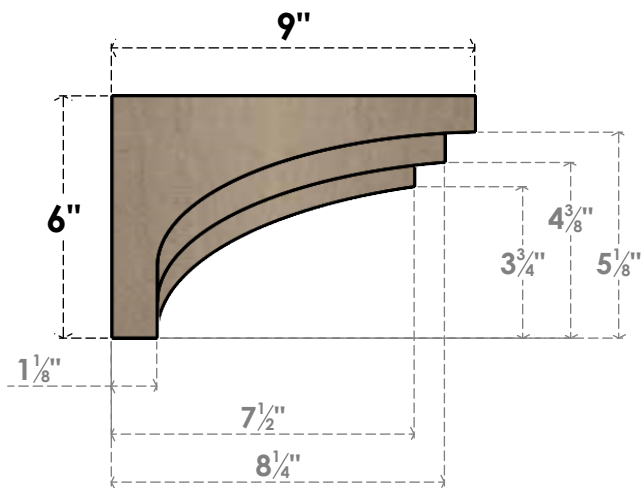

ITEM NUMBER: CORU03X09X06ROCRCP

3"W X 9"D X 6"H SERIES 3 CLASSIC ROCKFORD ROUGH CEDAR TIMBERTHANE
FAUX WOOD CORBEL, PRIMED

SIDE PROFILE

FRONT PROFILE

ISOMETRIC

EKENA MILLWORK
2300 WEST MAIN ST.
CLARKSVILLE, TX 75426
TOLL FREE: 866-607-0453
WWW.EKENAMILLWORK.COM

NOTES

1. INSTALLATION TO BE COMPLETED IN ACCORDANCE WITH MANUFACTURER'S SPECIFICATIONS.
2. DRAWING MAY NOT BE TO SCALE
3. THIS DRAWING IS INTENDED FOR DESIGN AND PLANNING PURPOSES ONLY.
4. ALL INFORMATION CONTAINED HEREIN WAS CURRENT AT THE TIME OF DEVELOPMENT BUT MUST BE REVIEWED AND APPROVED BY THE PRODUCT MANUFACTURER TO BE CONSIDERED ACCURATE.
5. TIMBERTHANE ARCHITECTURAL PRODUCTS ARE MADE FROM HIGH DENSITY URETHANE AND COME FACTORY PRIMED