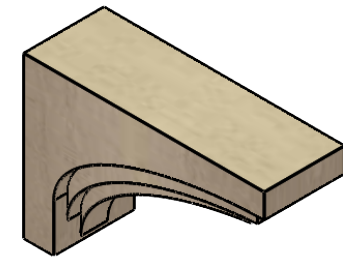

ITEM NUMBER: CORU03X09X06ROCRCP

3"W X 9"D X 6"H SERIES 3 CLASSIC ROCKFORD ROUGH CEDAR TIMBERTHANE
FAUX WOOD CORBEL, PRIMED

SIDE PROFILE

FRONT PROFILE

ISOMETRIC

EKENA MILLWORK
2300 WEST MAIN ST.
CLARKSVILLE, TX 75426
TOLL FREE: 866-607-0453
WWW.EKENAMILLWORK.COM

NOTES

1. INSTALLATION TO BE COMPLETED IN ACCORDANCE WITH MANUFACTURER'S SPECIFICATIONS.
2. DRAWING MAY NOT BE TO SCALE
3. THIS DRAWING IS INTENDED FOR DESIGN AND PLANNING PURPOSES ONLY.
4. ALL INFORMATION CONTAINED HEREIN WAS CURRENT AT THE TIME OF DEVELOPMENT BUT MUST BE REVIEWED AND APPROVED BY THE PRODUCT MANUFACTURER TO BE CONSIDERED ACCURATE.
5. TIMBERTHANE ARCHITECTURAL PRODUCTS ARE MADE FROM HIGH DENSITY URETHANE AND COME FACTORY PRIMED